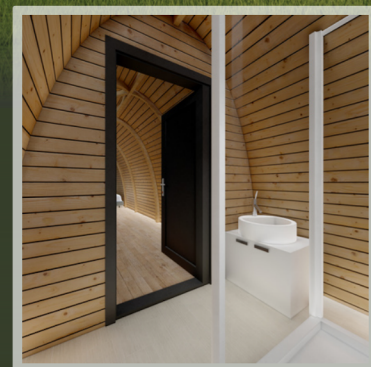

husPOD 4

MOBILE, LIGHTWEIGHT, FITS THE TRUCK