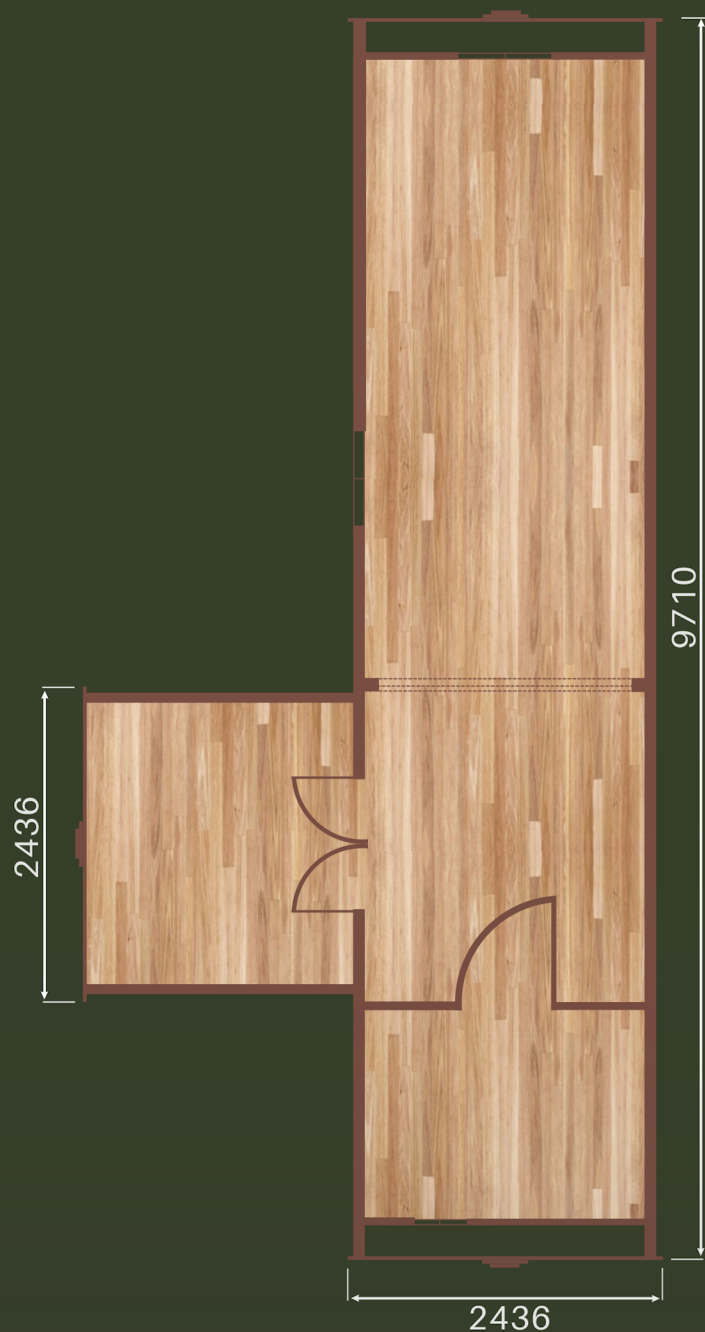

# husPOD 4

MOBILE, LIGHTWEIGHT, FITS THE TRUCK

START FROM

## 12960 EUR

Size = 29 m<sup>2</sup>  
Modules = 3

CUSTOMIZE:

- SWITCH TO WOODEN PLANKS FOR ROOF CLADDING FOR FREE
- ADD TERRACE FOR 290 EUR
- ADD AN EXTENSION FOR 1490 EUR
- CONVERT INTO A SAUNA (WITH BENCHES, STOVE, CHIMNEY) FOR 1250 EUR