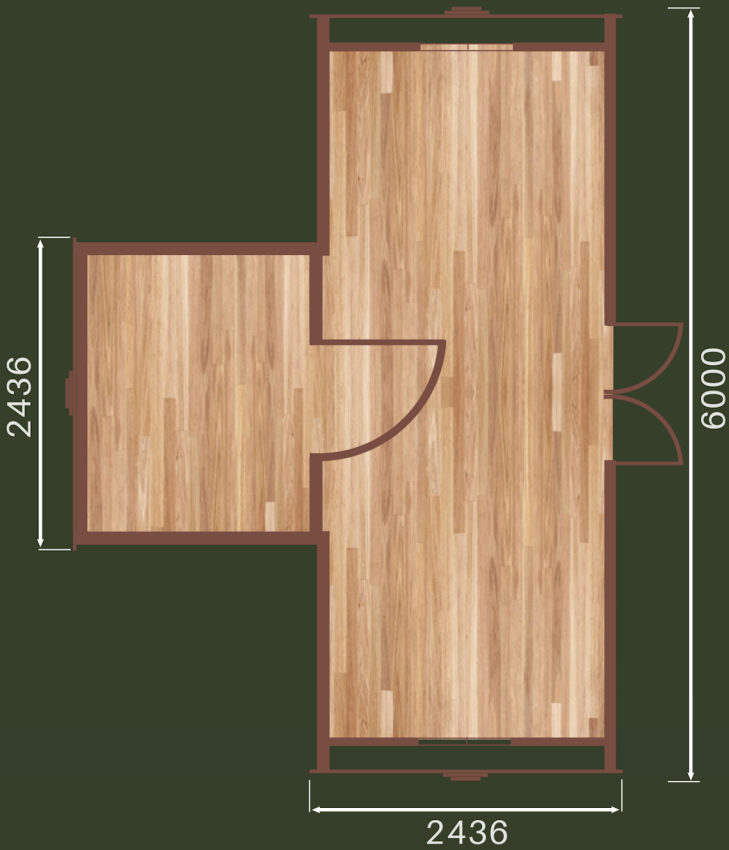

husPOD 3

MOBILE, LIGHTWEIGHT, FITS THE TRUCK

START FROM

10600 EUR

Size = 20 m²
Modules = 2

CUSTOMIZE:

- SWITCH TO WOODEN PLANKS FOR ROOF CLADDING FOR FREE
- ADD TERRACE FOR 290 EUR
- ADD AN EXTENSION FOR 1490 EUR
- CONVERT INTO A SAUNA (WITH BENCHES, STOVE, CHIMNEY) FOR 1250 EUR