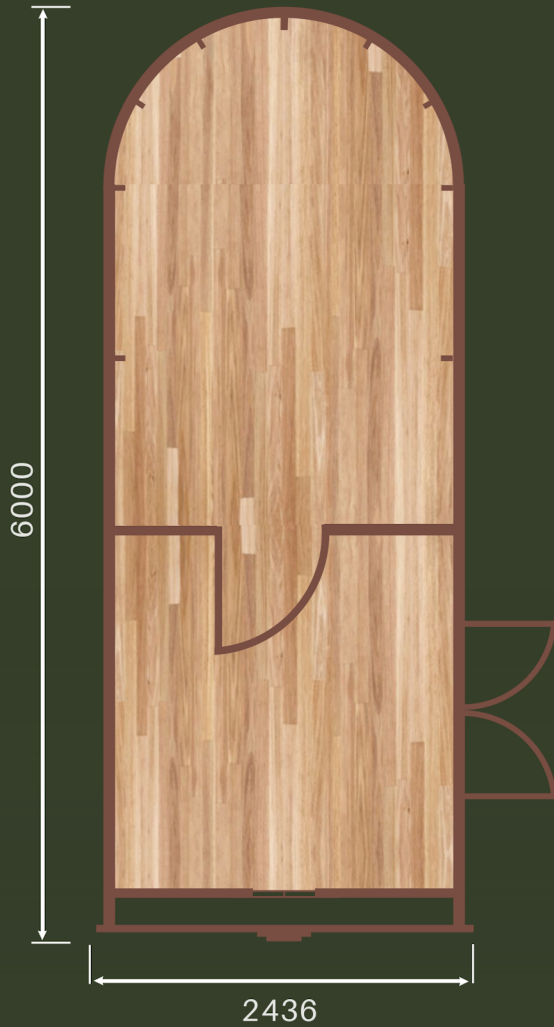

# husPOD 2

MOBILE, LIGHTWEIGHT, FITS THE TRUCK

START FROM

## 8750 EUR

Size = 15 m<sup>2</sup>

Modules = 1

CUSTOMIZE:

- SWITCH TO WOODEN PLANKS FOR ROOF CLADDING FOR FREE
- ADD TERRACE FOR 290 EUR
- ADD AN EXTENSION FOR 1490 EUR
- CONVERT INTO A SAUNA (WITH BENCHES, STOVE, CHIMNEY) FOR 1250 EUR