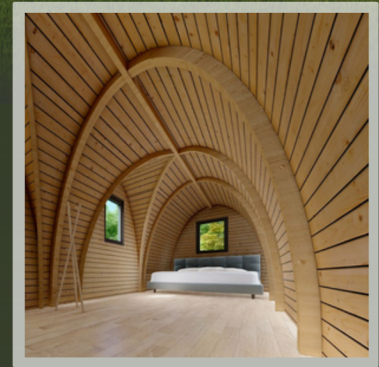

husPOD 1

MOBILE, LIGHTWEIGHT, FITS THE TRUCK

START FROM

7600 EUR

Size = 15 m²

Modules = 1

CUSTOMIZE:

- SWITCH TO WOODEN PLANKS FOR ROOF CLADDING FOR FREE
- ADD TERRACE FOR 290 EUR
- ADD AN EXTENSION FOR 1490 EUR
- CONVERT INTO A SAUNA (WITH BENCHES, STOVE, CHIMNEY) FOR 1250 EUR