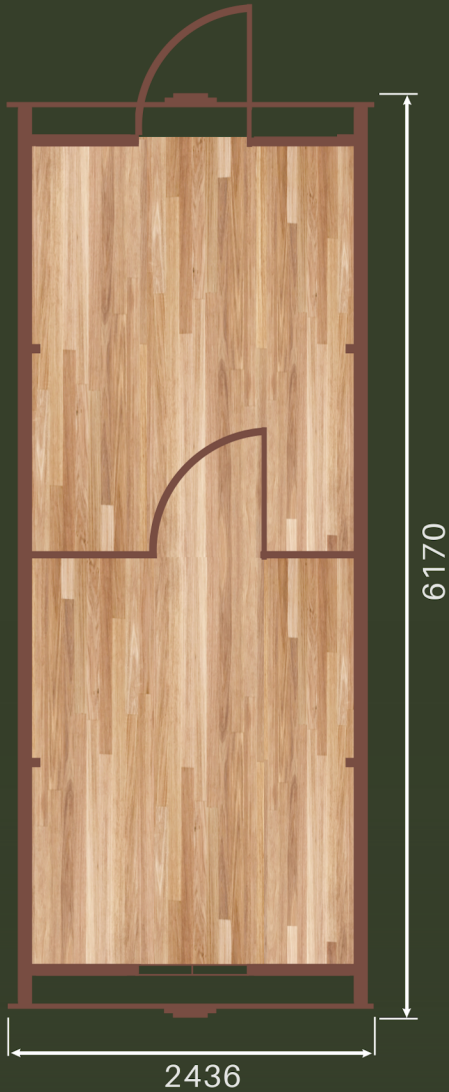

husPOD 1

MOBILE, LIGHTWEIGHT, FITS THE TRUCK

START FROM

7600 EUR

Size = 15 m²

Modules = 1

CUSTOMIZE:

- SWITCH TO WOODEN PLANKS FOR ROOF CLADDING FOR FREE
- ADD TERRACE FOR 290 EUR
- ADD AN EXTENSION FOR 1490 EUR
- CONVERT INTO A SAUNA (WITH BENCHES, STOVE, CHIMNEY) FOR 1250 EUR